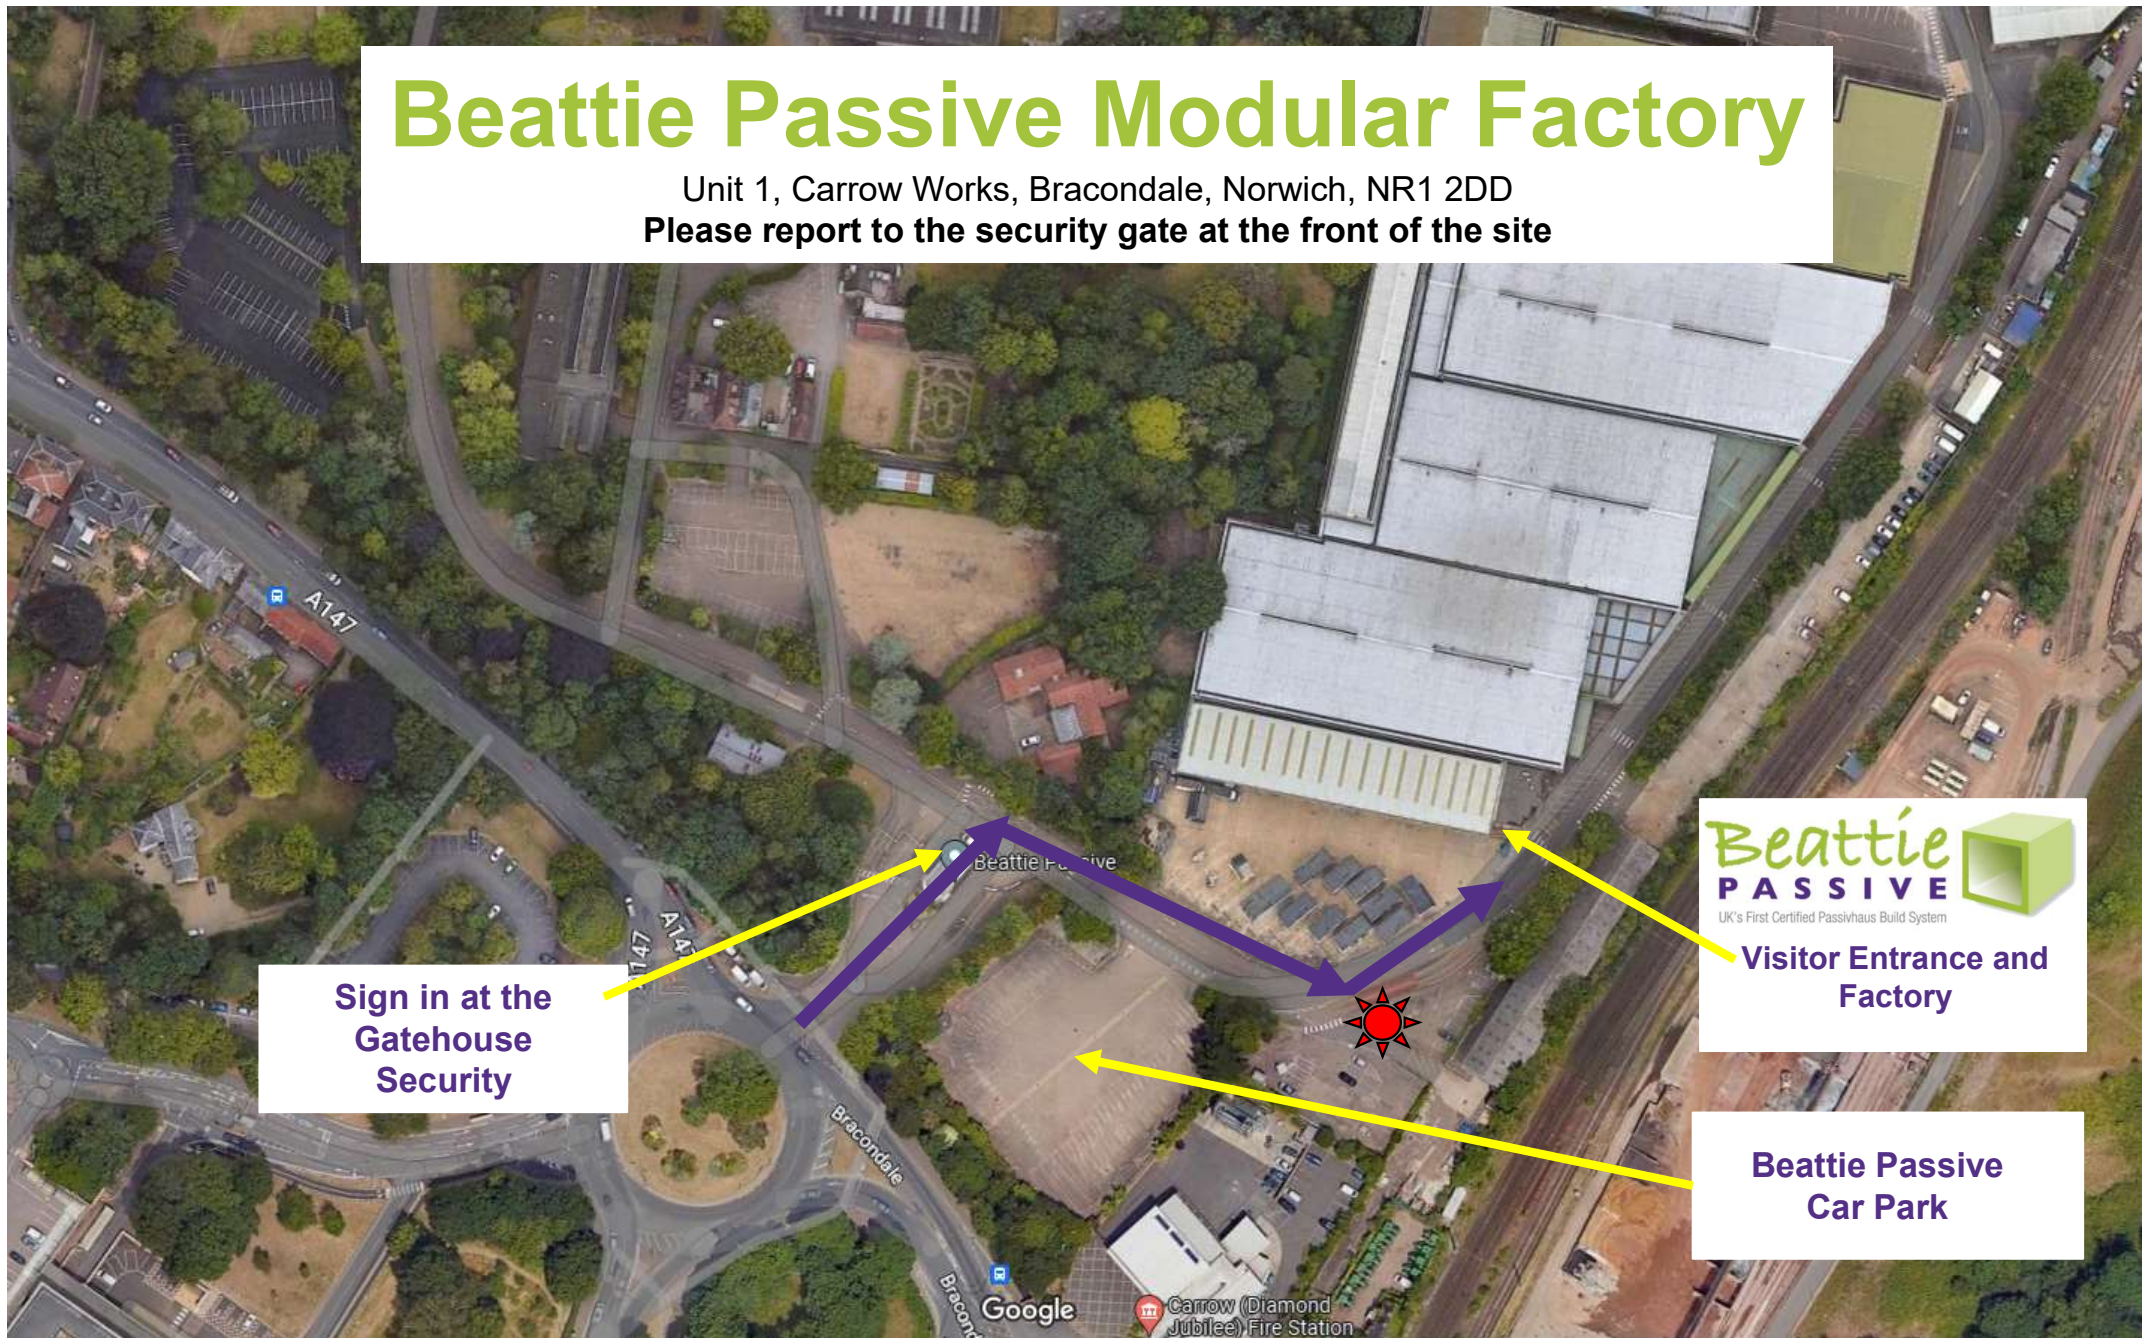

Beattie Passive Modular Factory

Unit 1, Carrow Works, Bracondale, Norwich, NR1 2DD
Please report to the security gate at the front of the site

Sign in at the
Gatehouse
Security

Visitor Entrance and
Factory

Beattie Passive
Car Park

Beware of Site Traffic, **Lorries** and **Forklift Trucks** Reversing and **Pedestrians** crossing and take note of site speed limits
Please note that access to the rest of the site prohibited