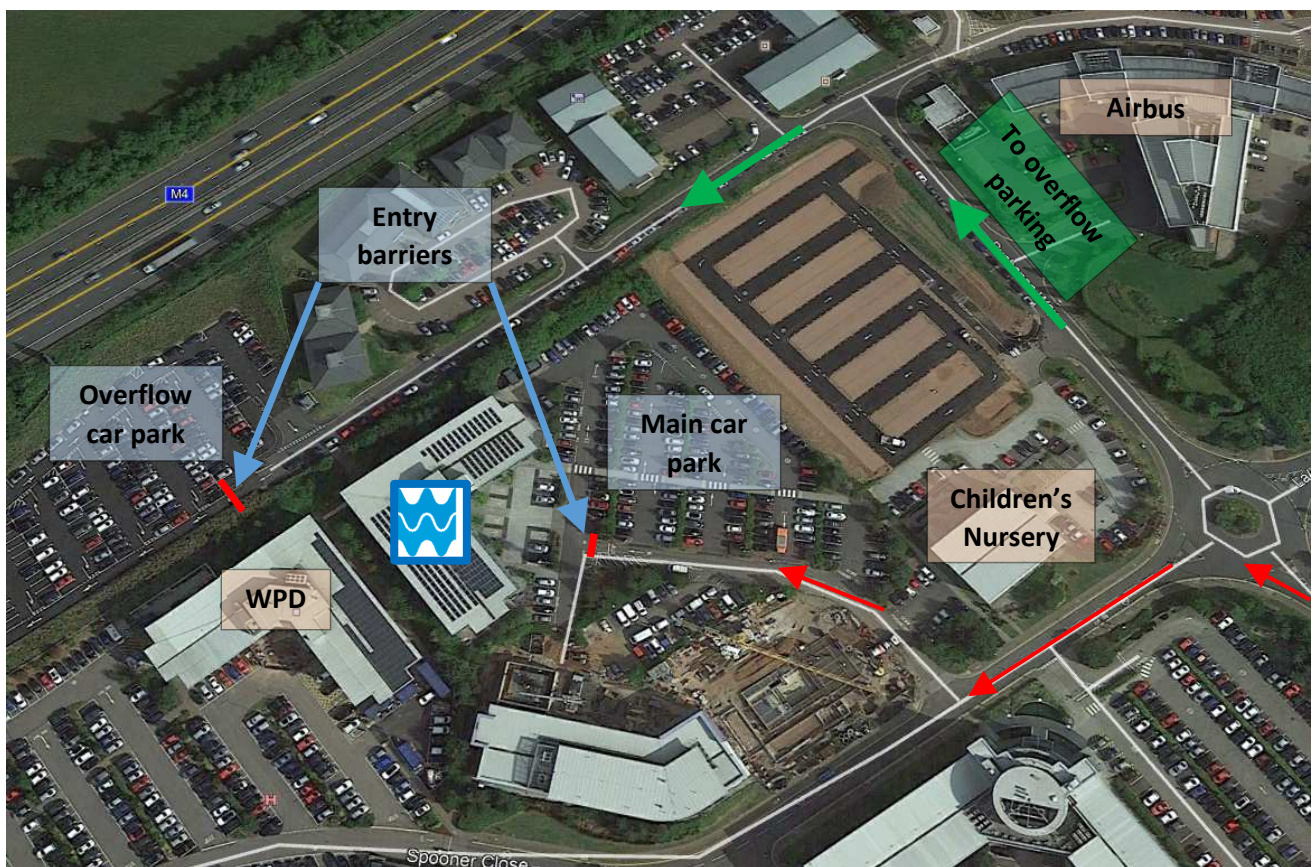

## Directions and Accommodation for the Dwr Cymru Welsh Water Office - Ty Awen, Spooner Close, Coedkernew, Newport NP10 8FZ

Entry to both carparks is via intercom controlled barrier. Visitor's spaces, disabled and 'car sharing' spaces are available in the main carpark close to the building. **REVERSE PARK ONLY.**

## Arriving by Car

### **West Bound**

Exit the M4 motorway at Junction 28

Be aware of new junction layout and traffic-light system. Take the second exit (signposted A48 St Mellons and Castleton)

Straight on through next set of traffic lights and then take the third exit at the next roundabout. Take the first exit at the following roundabout onto Spooner Close and take the first right up to the Ty Awen entrance barrier.

Straight on through next set of traffic lights and then take the third exit at the next roundabout. Take the first exit at the following roundabout onto Spooner Close and take the first right up to the Ty Awen entrance barrier.