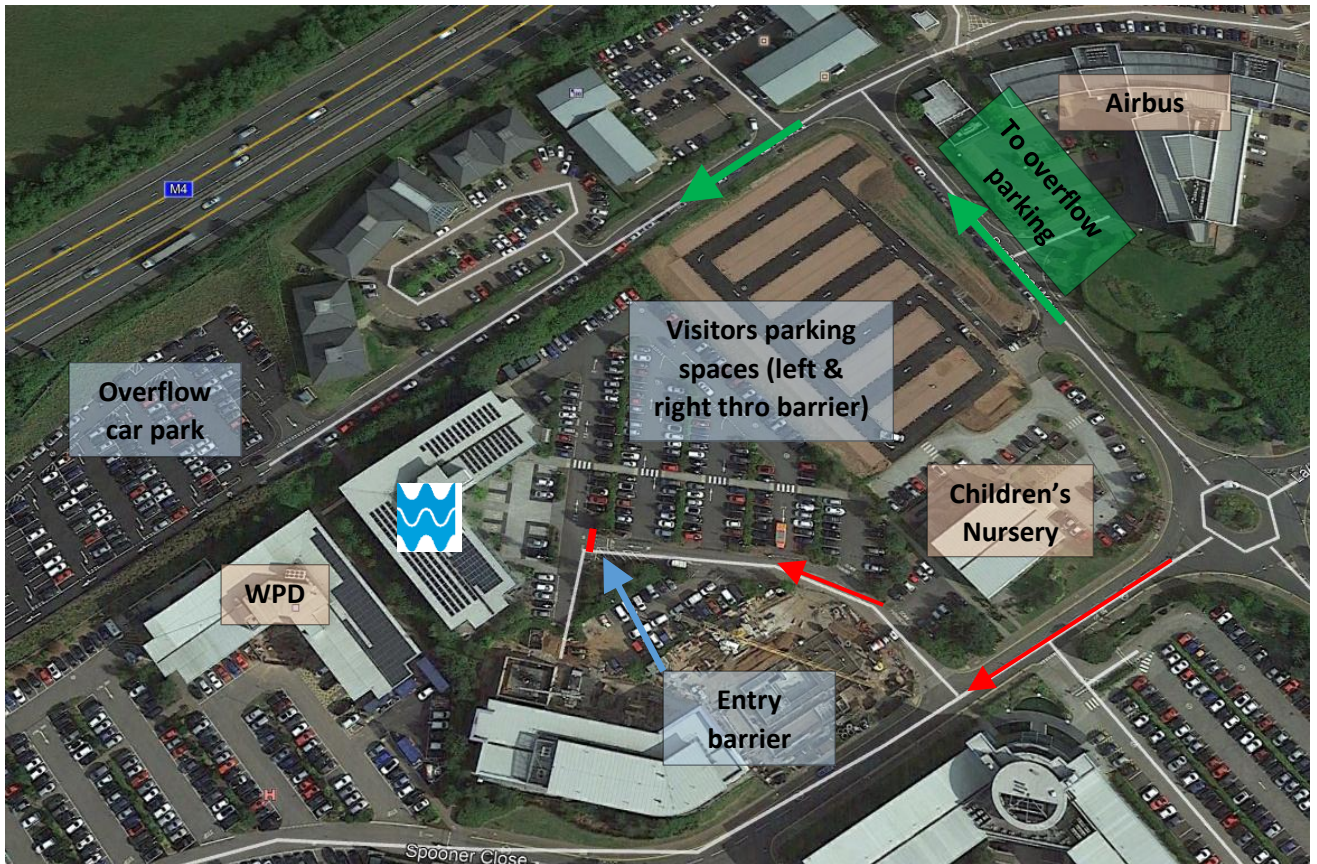

Directions and Accommodation for the Dwr Cymru Welsh Water Office - Ty Awen, Newport NP10 8FZ

Entry to both carparks is via intercom controlled barrier. Visitor's spaces are available in the main carpark, as well as disabled & 'car sharing spaces' close to the building. **REVERSE PARK ONLY.**

[Arriving by Car](#)

West Bound

Exit the M4 motorway at Junction 28

Take the second exit (signposted A48 St Mellons and Castleton)

Straight on through traffic lights and take the third exit at the next roundabout. Take the first exit at the following roundabout onto Spooner Close and take first right up to the Ty Awen entrance.

East Bound

Exit the M4 motorway at Junction 28

Take the fourth exit (signposted A48 St Mellons and Castleton)

Straight on through traffic lights and take the third exit at the next roundabout. Take the first exit at the following roundabout onto Spooner Close and take first right up to the Ty Awen entrance.