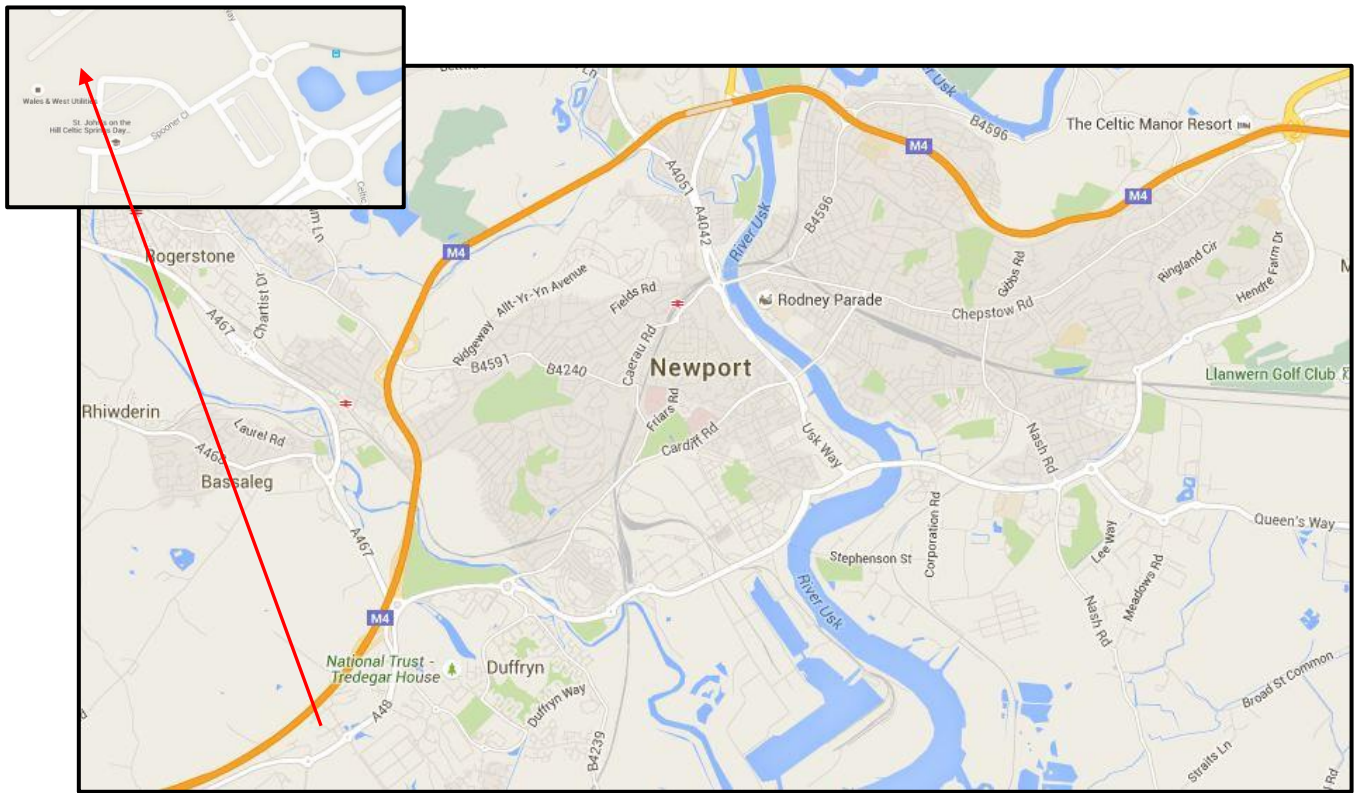

Directions and Accommodation for the Dwr Cymru Welsh Water Office - Ty Awen, Newport NP10 8FZ

Entry to both carparks is via intercom controlled barrier. Visitor's spaces are available in the main carpark, as well as disabled & 'car sharing spaces' close to the building. **REVERSE PARK ONLY.**

[Arriving by Car](#)

West Bound

Exit the M4 motorway at Junction 28

Take the second exit (signposted A48 St Mellons and Castleton)

Straight on through traffic lights and take the third exit at the next roundabout. Take the first exit at the following roundabout onto Spooner Close and take first right up to the Ty Awen entrance.

East Bound

Exit the M4 motorway at Junction 28

Take the fourth exit (signposted A48 St Mellons and Castleton)

Straight on through traffic lights and take the third exit at the next roundabout. Take the first exit at the following roundabout onto Spooner Close and take first right up to the Ty Awen entrance.

Newport Train Station

Distance: 4 MI / 6 KM

Approx. Taxi Fee: £8.00 (GBP)

Time by taxi: 10 minutes

Trains from Newport run to many major cities including Cardiff, Birmingham, Manchester and London.

There is a taxi rank outside Newport Train Station. However, if you wish to book a taxi, the following numbers may be useful: