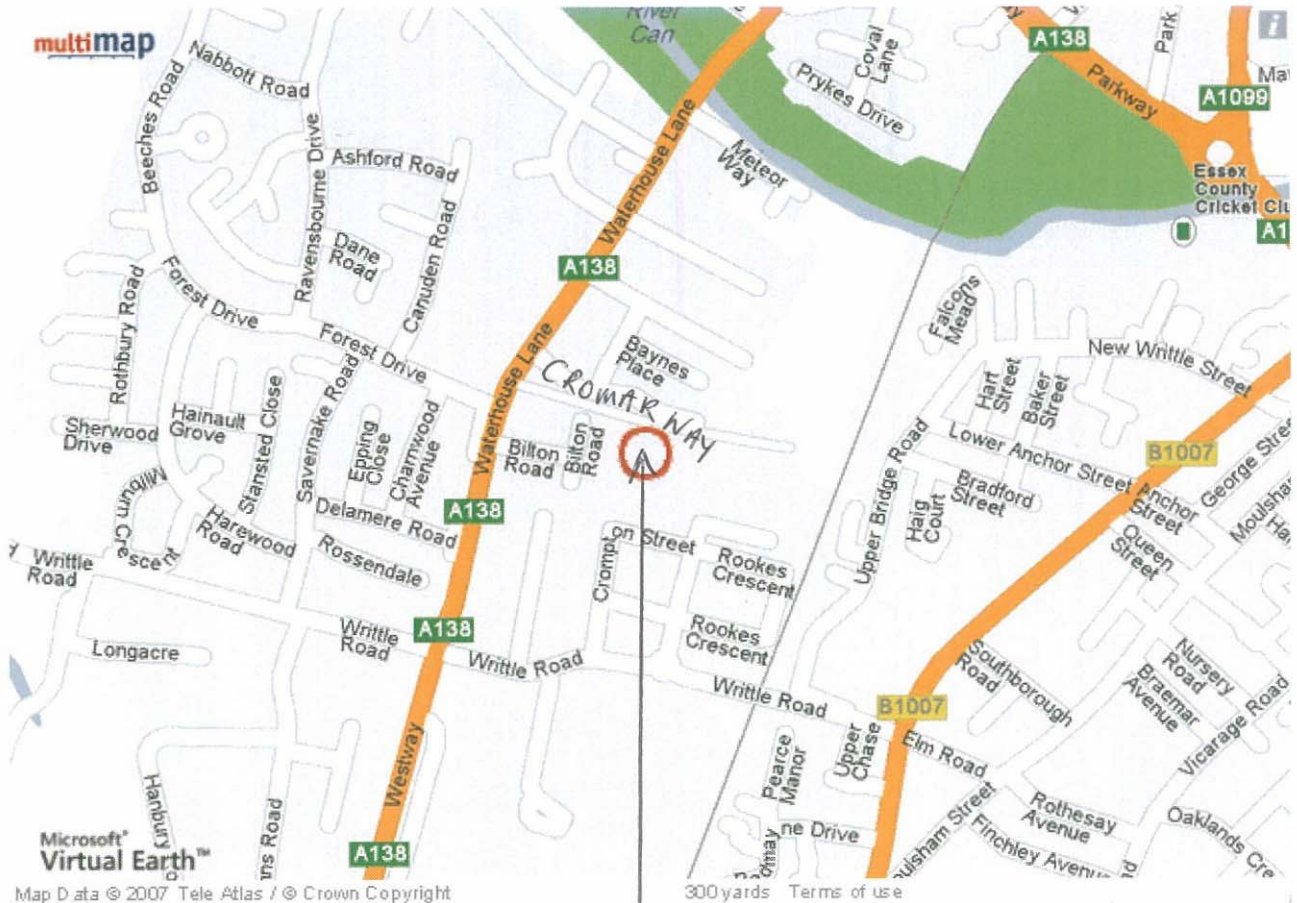

from Microsoft® Live Search

CLICK HERE to save up to 75% on reservations in over 52,000 hotels worldwide

### Map of CM1-2QE

Microsoft® Virtual Earth™  
Map Data © 2007 Tele Atlas / © Crown Copyright

#### Nearest transport link

Railway: Chelmsford (0.73mi, 1.18km)